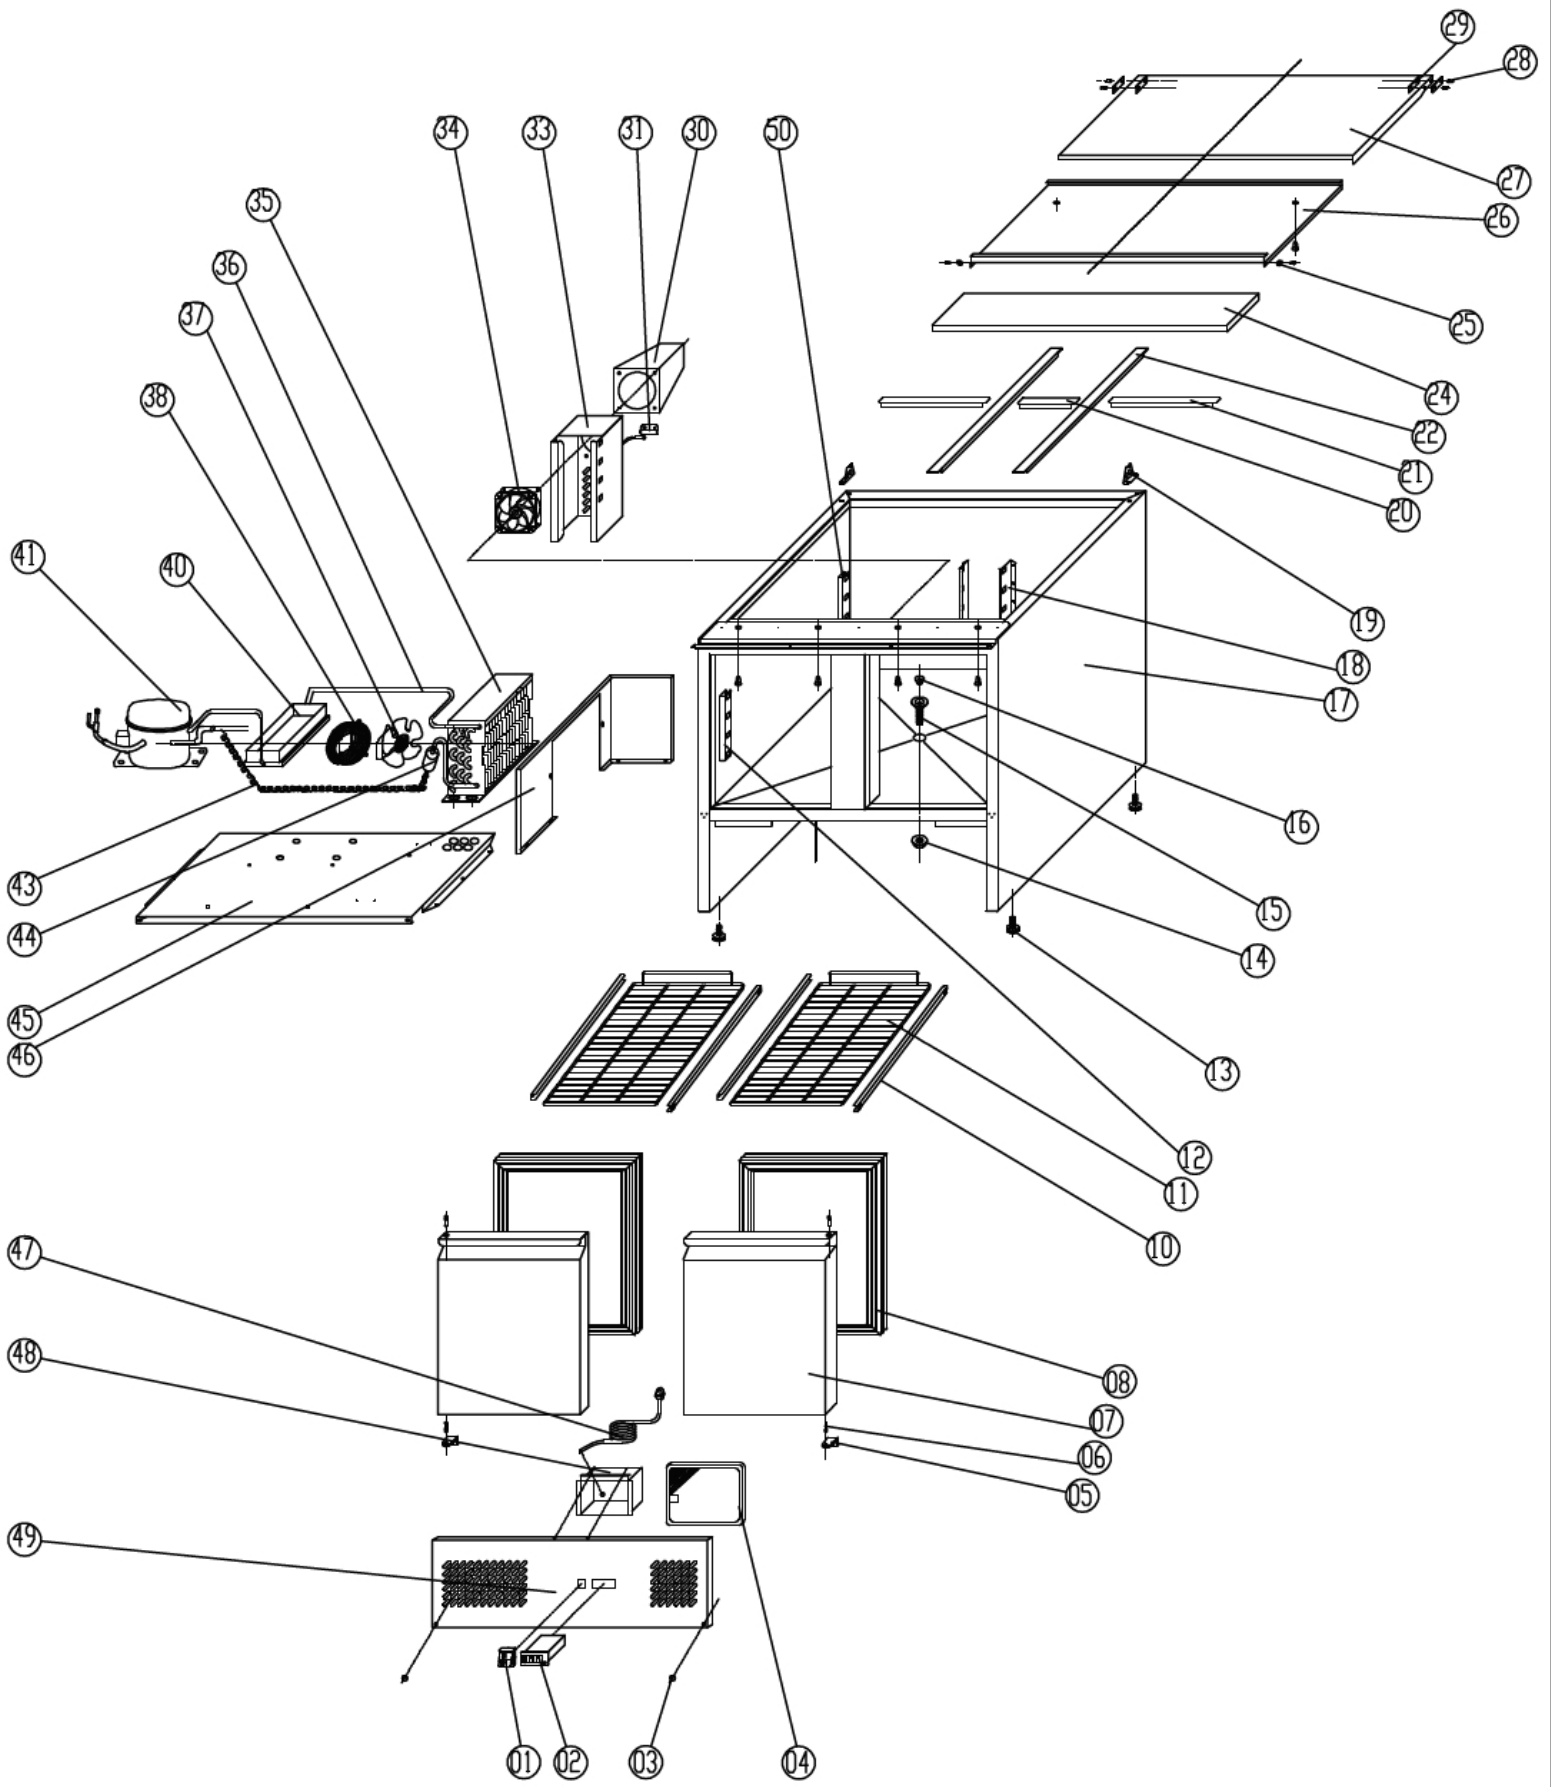

# Explosionszeichnung

Saladette  
KBS 900

KBS Gastrotechnik GmbH - Johannes-Kepler-Str. 14 - 55129 Mainz

## SPARE PARTS LIST OF SA45TN

N0.	CODE	NAME	MODEL	QUY.	MATERIAL	REMARK	
01	S900.01	MAIN SWITCH	KCKD-044	1PC			
02	S900.02	THERMOSTAT	XR20C	1PC			
03	S900.03	PLASTIC CAP	Φ13	6PCS	PLASTIC	COVERING FRONT PANEL HOLE	
04	S900.04	FILTER		1PC			
05	S900.05	DOWN HINGE/LEFT/RIGHT		1PAIR	STAINLESS		
06	S900.06	DOWN HINGE AXIS	Φ7×24/M5	4PCS	STAINLESS		
07	S900.07	DOOR/RIGHT/LEFT		1PAIR			
08	S900.08	GASKET		2PCS	PVC		
10	S900.10	GUIDE/RIGHT/LEFT		2PAIRS	STAINLESS		
11	S900.11	SHELF	GN1/1	2PCS	COATED STEEL		
12	S900.12	SIDE SUPPORT		2PCS	STAINLESS	LEFT/RIGHT	
13	S900.13	FEET		4PCS			
14	S900.14	DRAIN PIPE NUT		1PC	PLASTIC		
15	S900.15	DRAIN PIPE		1PC	PLASTIC		
16	S900.16	DRAIN PIPE COVER		1PC	PLASTIC		
17	SA45TN.01	BODY		1PC			
18	S900.18M	BACK SUPPORT(BACK MIDDLE)		2PCS	STAINLESS		
19	S900.19	COVER HINGE/RIGHT/LEFT		1PAIR	STAINLESS		
20	S900.20	SHORT SUPPORT		1PC	STAINLESS		
21	S900.21	MIDDLE SUPPORT		2PCS	STAINLESS		
22	S900.22	LONG SUPPORT		2PCS	STAINLESS		
24	S900.23	CUTTING BOARD		1PC	PLASTIC		
25	S900.25	PLASTIC PIN		2PCS	PLASTIC		