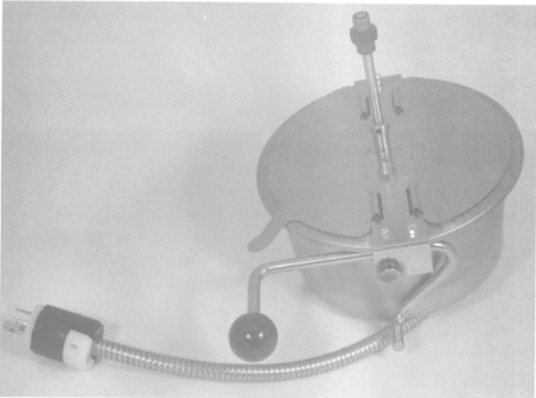

Ersatzteile Kessel

Kessel komplett

Ersatzteile Kessel

Item No.	Part No.	Description
1	76089	Kettle Thermostat (450 Degree)
2	76702	Hi-Limit Thermostat (525 Degree)
3	54027EX	Kettle / Heat Element Assembly - Export
4	54003	Kettle Gasket
5	54004	Kettle Shell
6	47110	Dump Handle Knob
7	49314	Dump Handle
8	47106	Needle Bearing
9	49701	Retaining Ring
10	47060	Spur Gear
11	54007	Agitator Shaft
12	46649	Set Collars (2)
13	54006	Crossbar
14	49013	Agitator Weight
15	54030	Stir Rod
16	55073	Rear Lid
17	55074	Front Lid
18	49362	Spacer, Dump Handle
19	54028	Kettle Cord Complete (Individual Parts Below)
	49086	Kettle Lead Wire (Red)
	49087	Kettle Lead Wire (White)
	49159	Kettle Lead Wire (Green)
	49329	15 Amp Kettle Plug
	46241	90 Degree Connector
	77079-16	Conduit
	77080NM	Conduit Bushings (2)