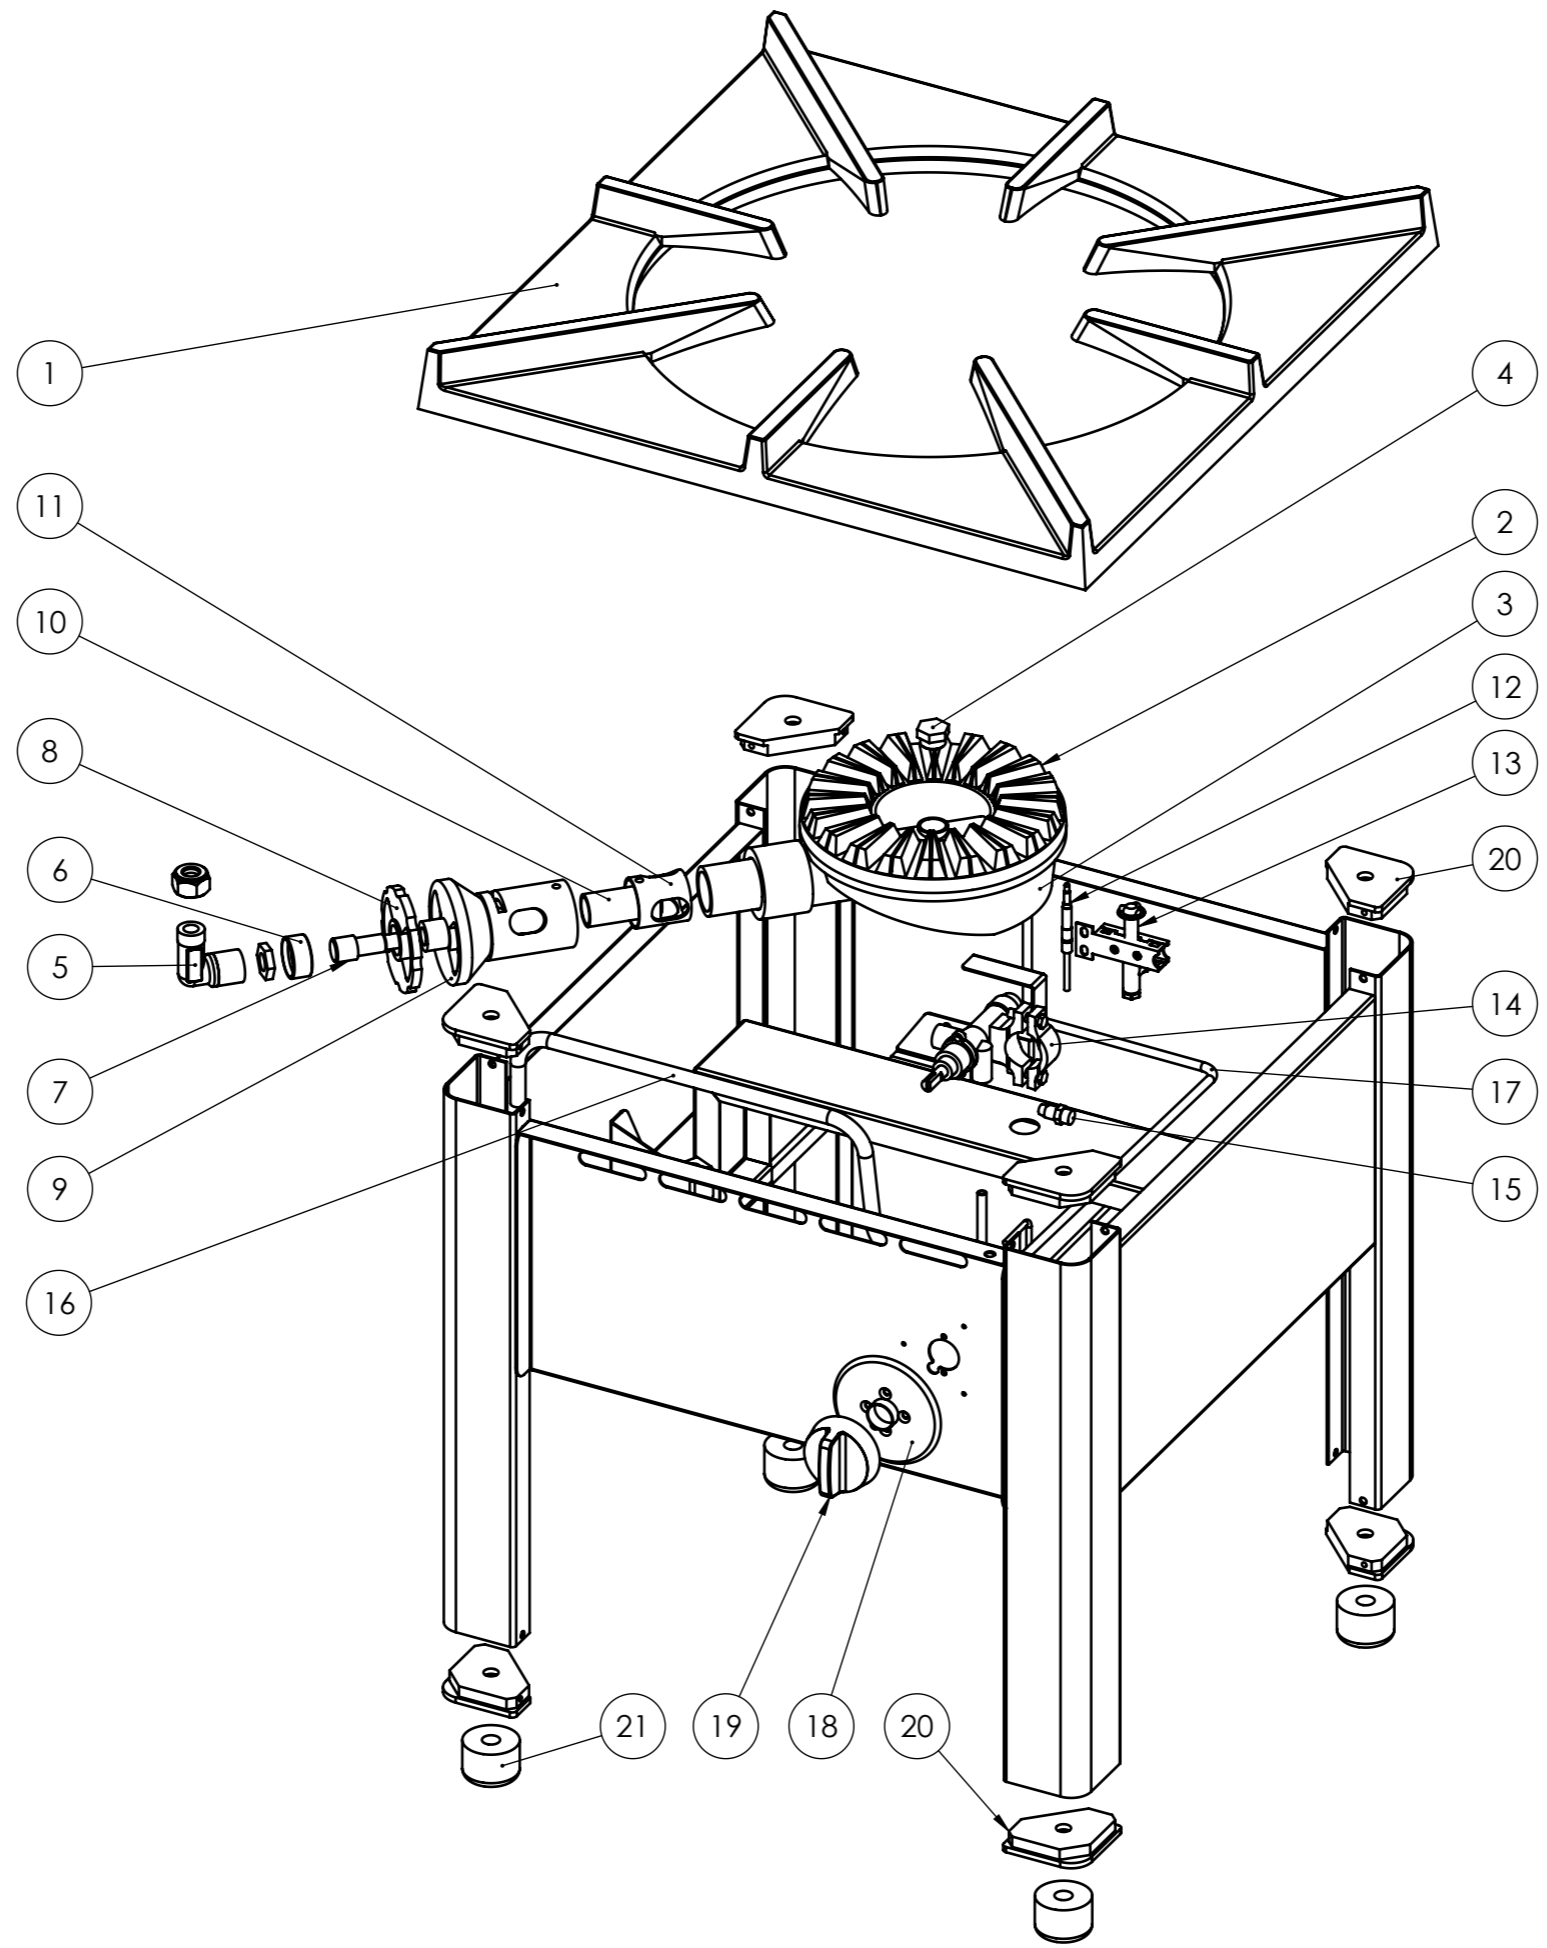

# NGETL 5-50 CE

**NGETL 5-50 CE**

NO	PART CODE	DESCRIPTION
1	GS.4004A	Grill Plate 500 x 500 x 40
2	GS.4030	Burner Head NS 9000 (Cop Burner)
3	GS.4023	Burner NS 9001
4	GS.4232	Plug 3/8 x 1/4 mm
5	GS.1323	Sock Steam 3/8" S/S
6	GS.2851	Fixing Bush Jumbo Burner
7	GS.283D	Nozzle Jumbo Burner D-1.80 mm
8	GS.4358	Air Chamber Plate Jumbo Burner
9	GS.4357	Air Chamber Mixing Jumbo Burner
10	GS.2826	Air Chamber Pipe 1"
11	GS.2825	Air Chamber Bush 1 1/2"
12	GS.3895	Thermocouple 9 x 1 600 mm Without Thread
13	GS.3851	Bunsen Pilot 3F / 3H
14	GS.387B	Gas Valve w/ Clamp Pipe 3/4"
15	PD.4232	PF20 Nipple 1/8"
16	GS.6003	Annealec Copper Tube 10 mm
17	GS.2052	Annealec Copper Tube 6 mm
18	PD.4055IL	Ring label api model 1 - ArKn
19	PD.4052EA	Gas Knob dia.8mm (250C) - ArKn08 w/ dot marking
20	PD.9420	Plastic Plug
21	GS.1970	Rubber Pad 1.5" x 27 (Karet Pipa)